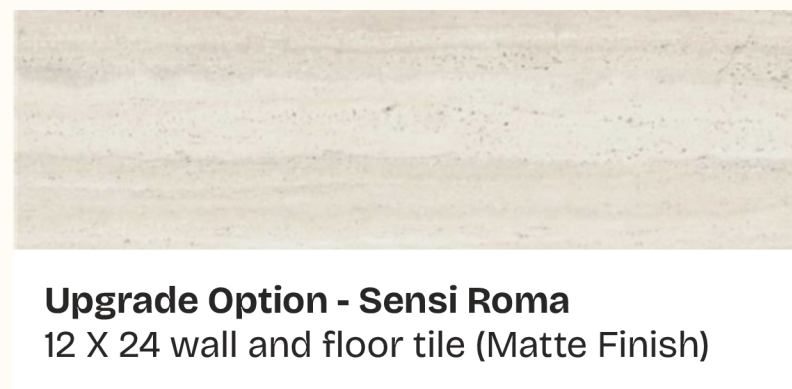

Secondary Bathroom Tile Standards & Upgrades

Upgrades