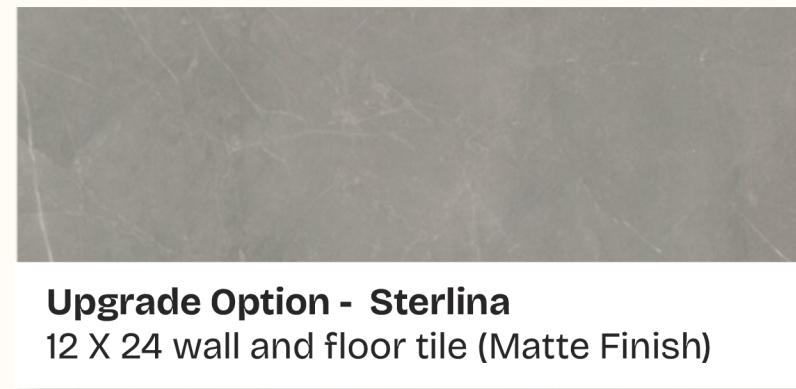

Secondary Bathroom Tile Standards & Upgrades

Upgrades