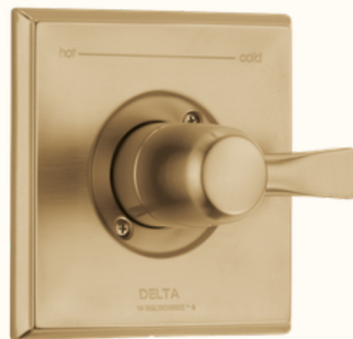

Bath Plumbing Standards - Gold

This Delta Dryden line offers the 2.5 gpm and modern, square showerhead style. The fixtures come with a lifetime warranty