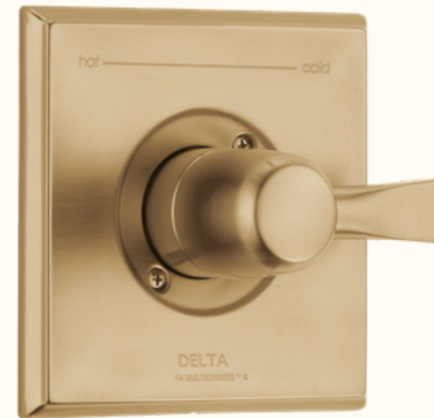

Bath Plumbing Standards - Gold

This Delta Dryden line offers the 2.5 gpm and modern, square showerhead style. The fixtures come with a lifetime warranty