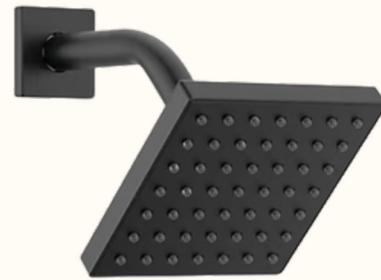

Bath Plumbing Standards - Black

This Delta Dryden line offers the 2.5 gpm and modern, square showerhead style. The fixtures come with a lifetime warranty