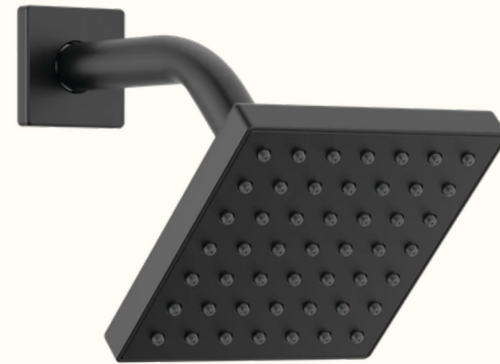

Bath Plumbing Standards - Black

This Delta Dryden line offers the 2.5 gpm and modern, square showerhead style. The fixtures come with a lifetime warranty