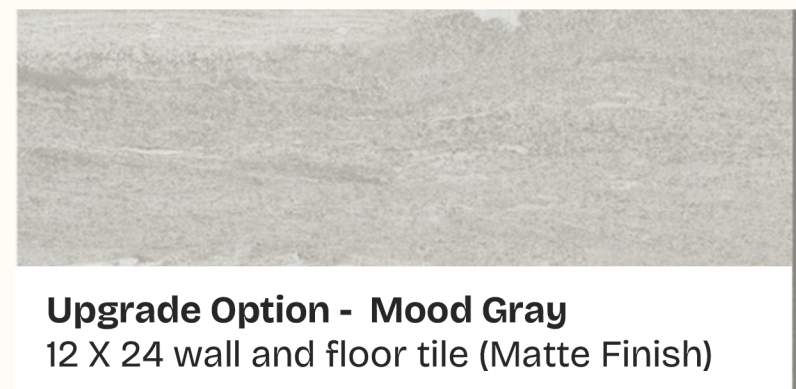

Secondary Bathroom Tile Standards & Upgrades

Upgrades